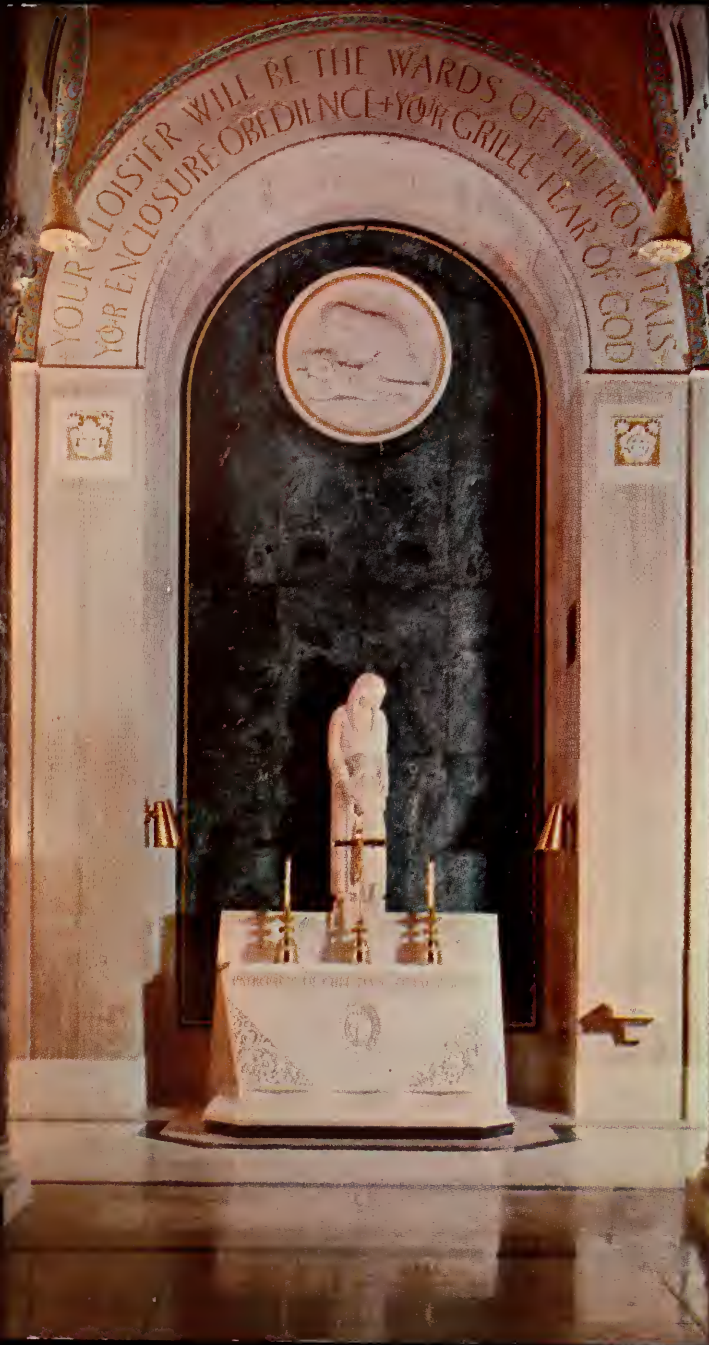

YOUR CLOISTER WILL BE THE WARDS OF THE HOSTIUMS
YOUR ENCLOSURE OBEDIENCE YOUR GRILLE FEAR OF GOD

THE NATIONAL SHRINE OF THE IMMACULATE CONCEPTION

Washington, D.C.

Your cloister will be the wards of the hospitals

Your enclosure obedience — Your grille fear of God

The Chapel of St. Louise de Marillac is located to the right of The Miraculous Medal Chapel. Here we see in white Trani Marble, set against a background of Forest Green Marble, a statue of St. Louise holding a clinging child, surrounding it with love and care. In the roundel above the altar we see her attending a sick woman. On the altar frontal, there appears the seal of the Vincentian Sisters and St. Louise is identified by a text which reads "Patroness of Christian Social Workers."